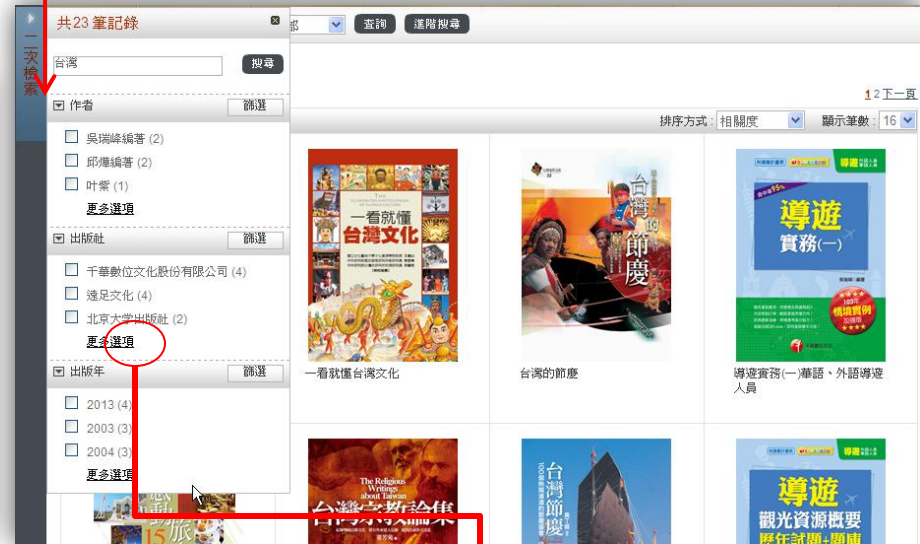

查詢操作步驟 Step2 找資料方式

方式3 關鍵字作一般檢索

- 全文格式製作，更能以**關鍵字**進行一般檢索，並配合**二次檢索**限縮查詢條件範圍。